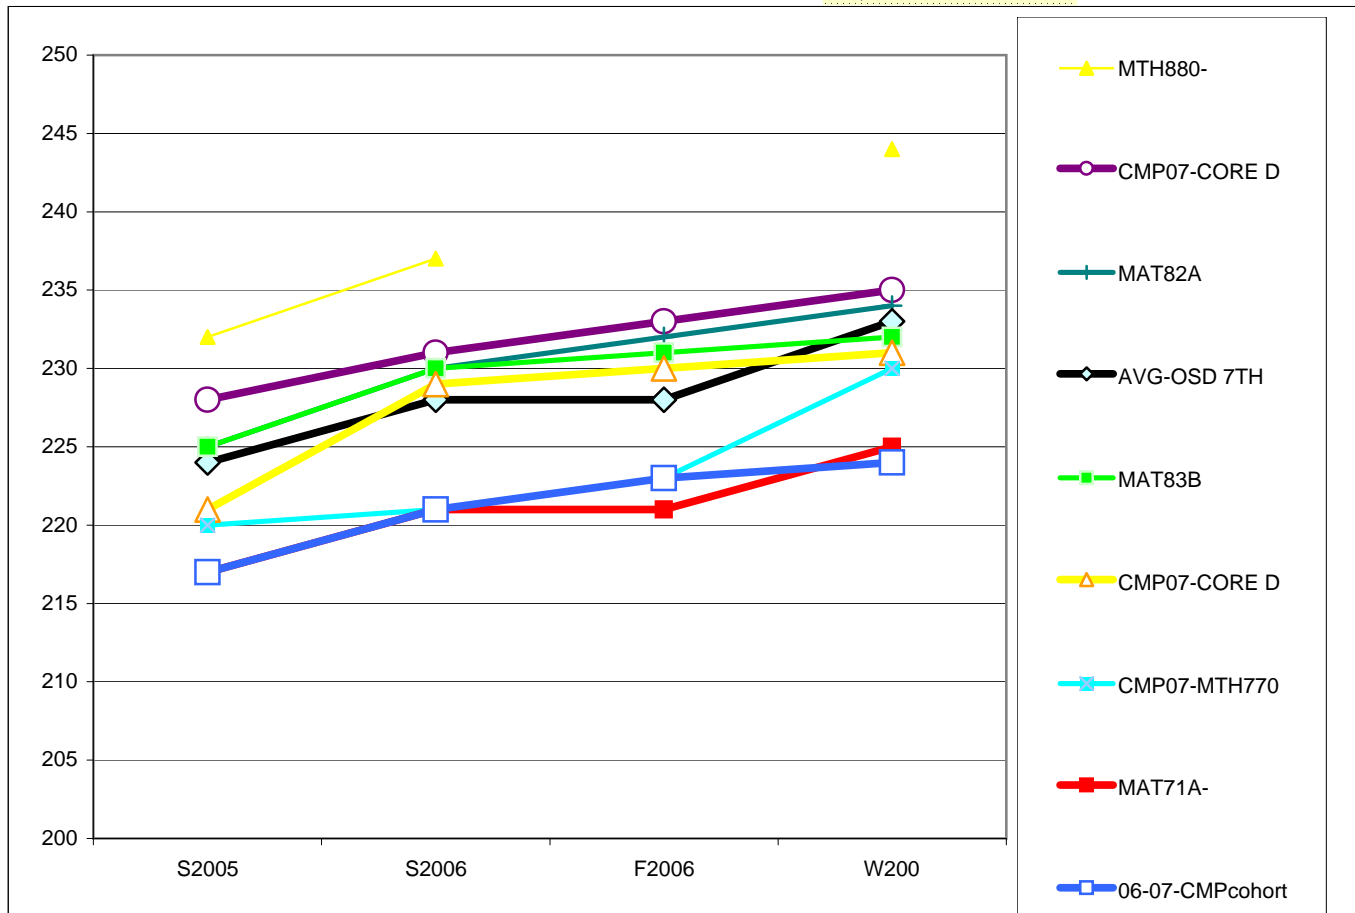

274

(not tested fall 2006)

3.5 1.2

CMP PILOT AND NON-CMP CLASS RESULTS - GRADE 7 - students with scores for spring 2006 and winter 2007 - class N>10

CLASS beginning in CMP used CMP curriculum

SCH	GR	GROUP	PER.	CLASS	COUNT	CODE	S2005	S2006	F2006	W2007	%ile	S06 TO W07	
							spr.5th	spr.6th	fall.7th	w'ter7th	avg. nat.norm. %ile rank of group	RIT GROWTH	
												NonCN	CMP
WMS	7			MTH880	39	MTH880-	232	237		244	84	7	
JMS	7			CMP07	35	CMP07-CORE D	228	231	233	235	67		4
MMS	7			MAT82A	23	MAT82A	225	230	232	234	65	4	
OSD	7	OSD 7TH AVG	AVG	AVG-OSD 7TH			224	228	228	233	62		
MMS	7			MAT83B	22	MAT83B	225	230	231	232	60	2	
JMS	7			CMP07	21	CMP07-CORE D	221	229	230	231	60		2
WMS	7			CMP07	18	CMP07-MTH770	220	221	223	230	58		9
MMS	7			MAT71A	16	MAT71A-	217	221	221	225	46	4	
JMS	7		06-07	06-07	34	06-07-CMPcohort	217	221	223	224	45		3

Growth norm this group

The class **06-07-CMPcohort** includes the students who were in the CMP pilot both in 6th grade last year and 7th grade this year.

208

4.3 4.5

(not tested fall 2006)

The class **06-07-CMPcohort** includes the students who were in the CMP pilot both in 6th grade last year and 7th grade this year.