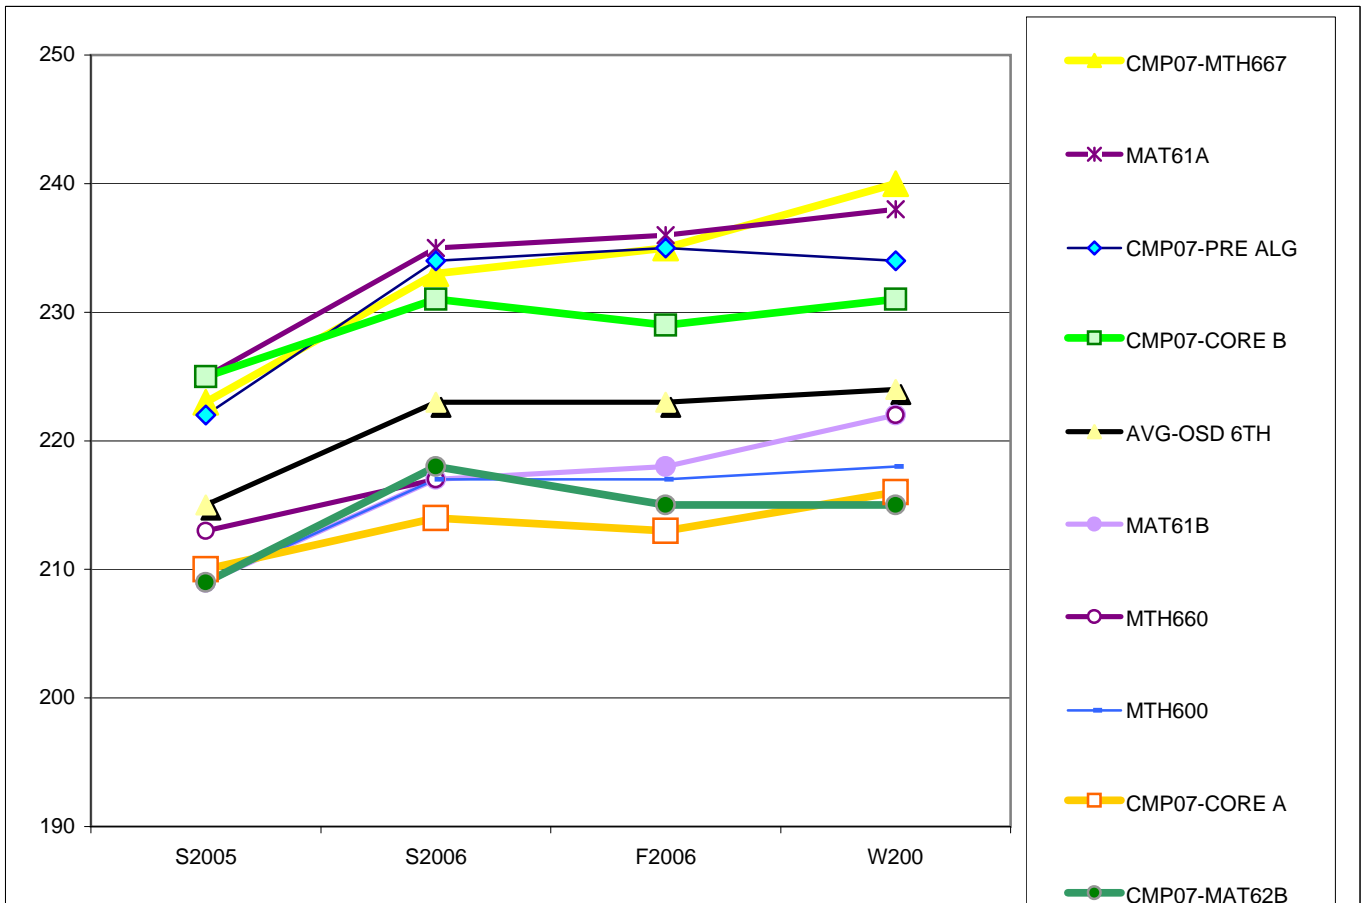

CMP PILOT AND NON-CMP CLASS RESULTS - GRADE 6 - students with scores for spring 2006 and winter 2007 - class N>10

CLASS beginning in CMP used CMP curriculum

SCH	GR	GROUP	PER.	CLASS	COUNT	CODE	S2005	S2006	F2006	W2007	%ile	S06 TO W07	
							spr.4th	spr.5th	fall.6th	w'ter6th	avg. nat.norm. %ile rank of group	RIT GROWTH	
												NonCMP	CMP
WMS	6			CMP07	24	CMP07-MTH667	223	233	235	240	85		7
MMS	6			MAT61A	21	MAT61A	225	235	236	238	84	3	
RMS	6			CMP07	48	CMP07-PRE ALG	222	234	235	234	76		0
JMS	6			CMP07	26	CMP07-CORE B	225	231	229	231	73		0
OSD	6	OSD 6TH AVG	AVG			AVG-OSD 6TH	215	223	223	224	57		
MMS	6			MAT61B	15	MAT61B	209	217	218	222	51	5	
WMS	6			MTH660	35	MTH660	213	217		222	52	5	
RMS	6			MTH600	37	MTH600	209	217	217	218	42	1	
JMS	6			CMP07	41	CMP07-CORE A	210	214	213	216	38		2
MMS	6			CMP07	27	CMP07-MAT62B	209	218	215	215	37		-3

274

(not tested fall 2006)

3.5 1.2